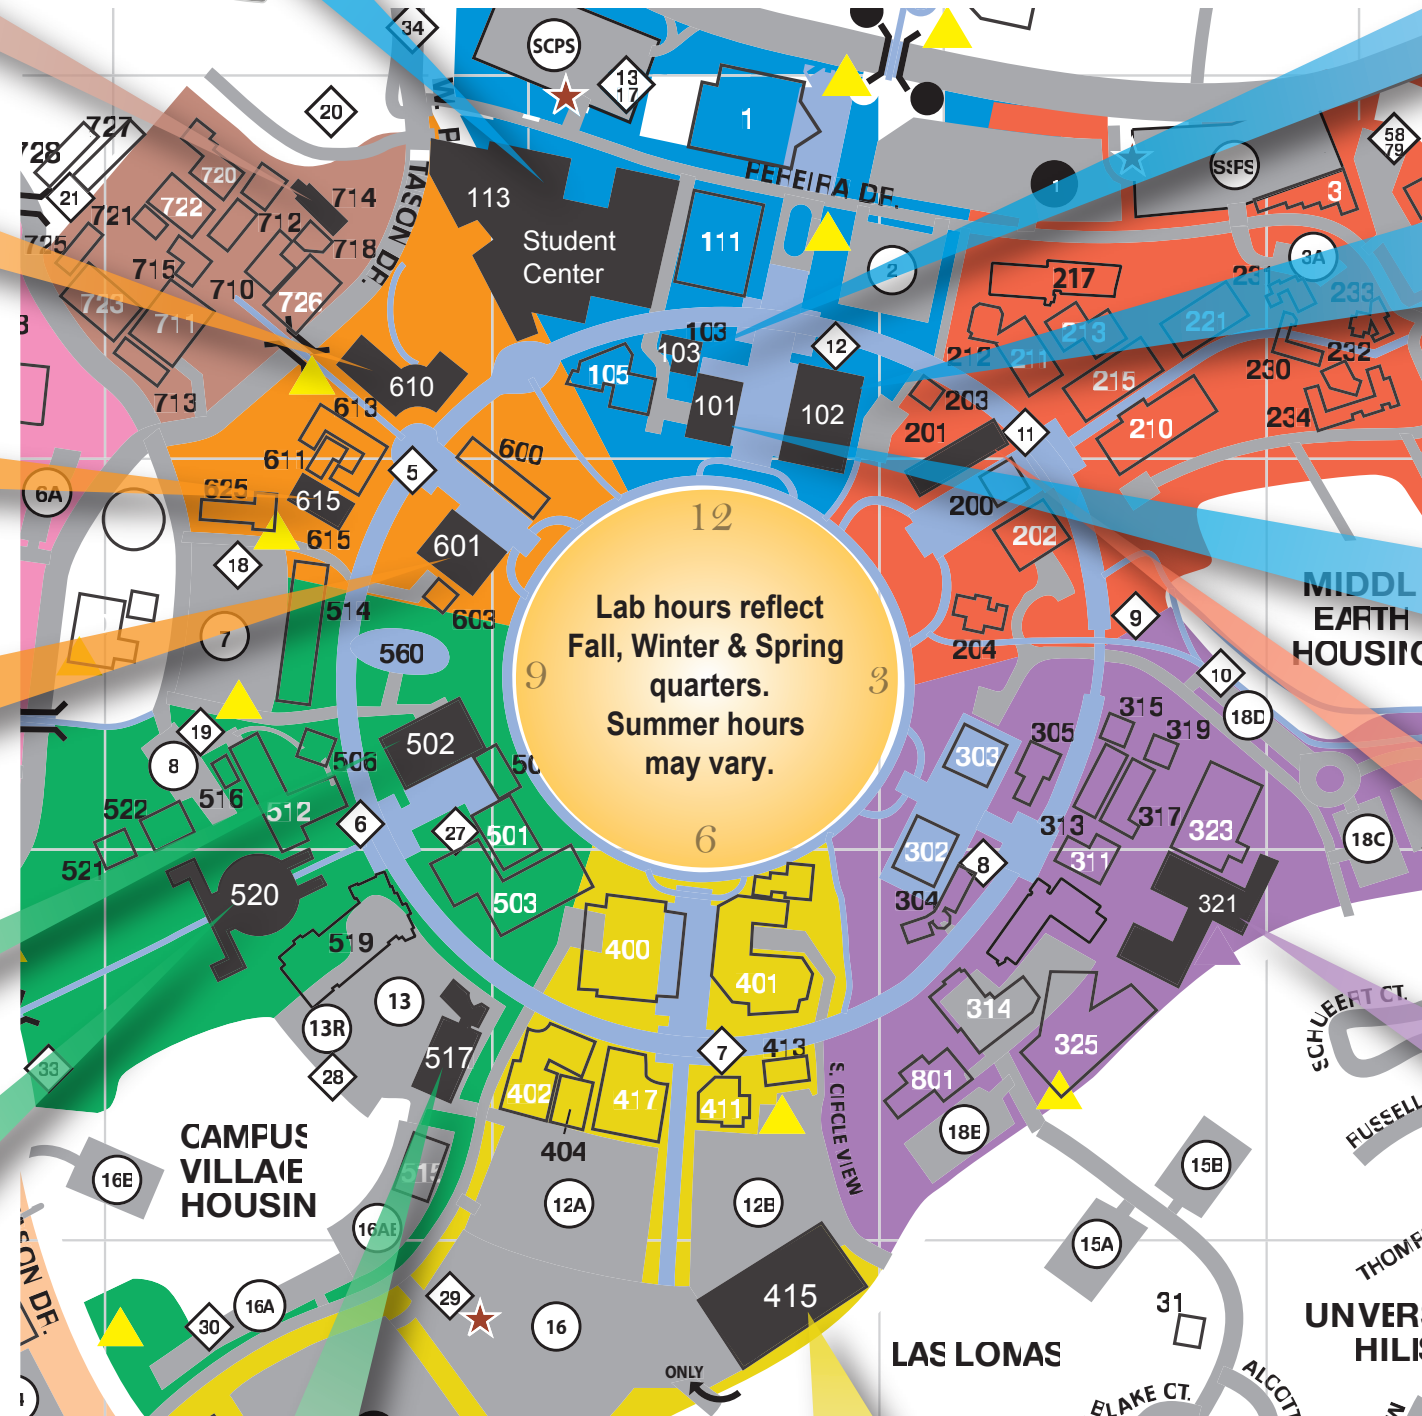

Science Library (520)
 Interactive Learning Center
 Mac Lab - Room 160 (12 seats)
 PC Labs - Rooms 164, 166, 167 (48 seats)
 Mon - Th: 8am - 11pm, Fri: 8am - 6pm
 Sat: 10am - 6pm, Sun: 10am - 11pm

Natural Sciences 1 (517)
 Rooms 2144 (34 seats) & 3116 (24 seats)
 ** Mon - Th: 9am - 6pm, Fri: 9am - 5pm

Multipurpose Science & Technology Building (415)
 Lab A, Rm 210 (47 seats) & Lab B, Rm 226 (40 seats)
 ** Mon - Th: 8am - 10pm, Fri: 8am - 6pm
 Sat: 8am - 4pm

Cyber Café - Verano Housing (3200)
 (Not Shown) (7 seats)
 Mon - Fri: 8am - 7pm,
 Sat: Noon - 7pm, Sun: 2pm - 7pm

Cross Cultural Center (103)
 NACS@CCC - Room 122 (6 seats)
 Mon - Th: 8am - 9pm, Fri: 8am - 7pm

Langson Library (102)
 Multimedia Resource Center (MRC) - Room 123 (30 seats)
 Mon - Th: 8am - 11pm, Fri: 8am - 6pm, Sat: 10am - 6pm,
 Sun: 10am - 11pm
 Technology Enhanced Classroom (TEC) - Room 228 (28 seats)
 ** Mon - Th: 8am - 11pm, Fri: 8am - 6pm, Sat: 10am - 6pm,
 Sun: 10am - 11pm

Langson Library (101)
 Libraries Gateway Study Center (70 seats)
 Mon - Th: 7:30am - 3am, Fri: 7:30am - 9pm,
 Sat: 10am - 9pm, Sun: 10am - 3am

Social Science Tower (201)
 NACS@SST Lab - Room 107 (20 seats)
 Mon - Th: 8am - 9pm, Fri: 8am - 7pm