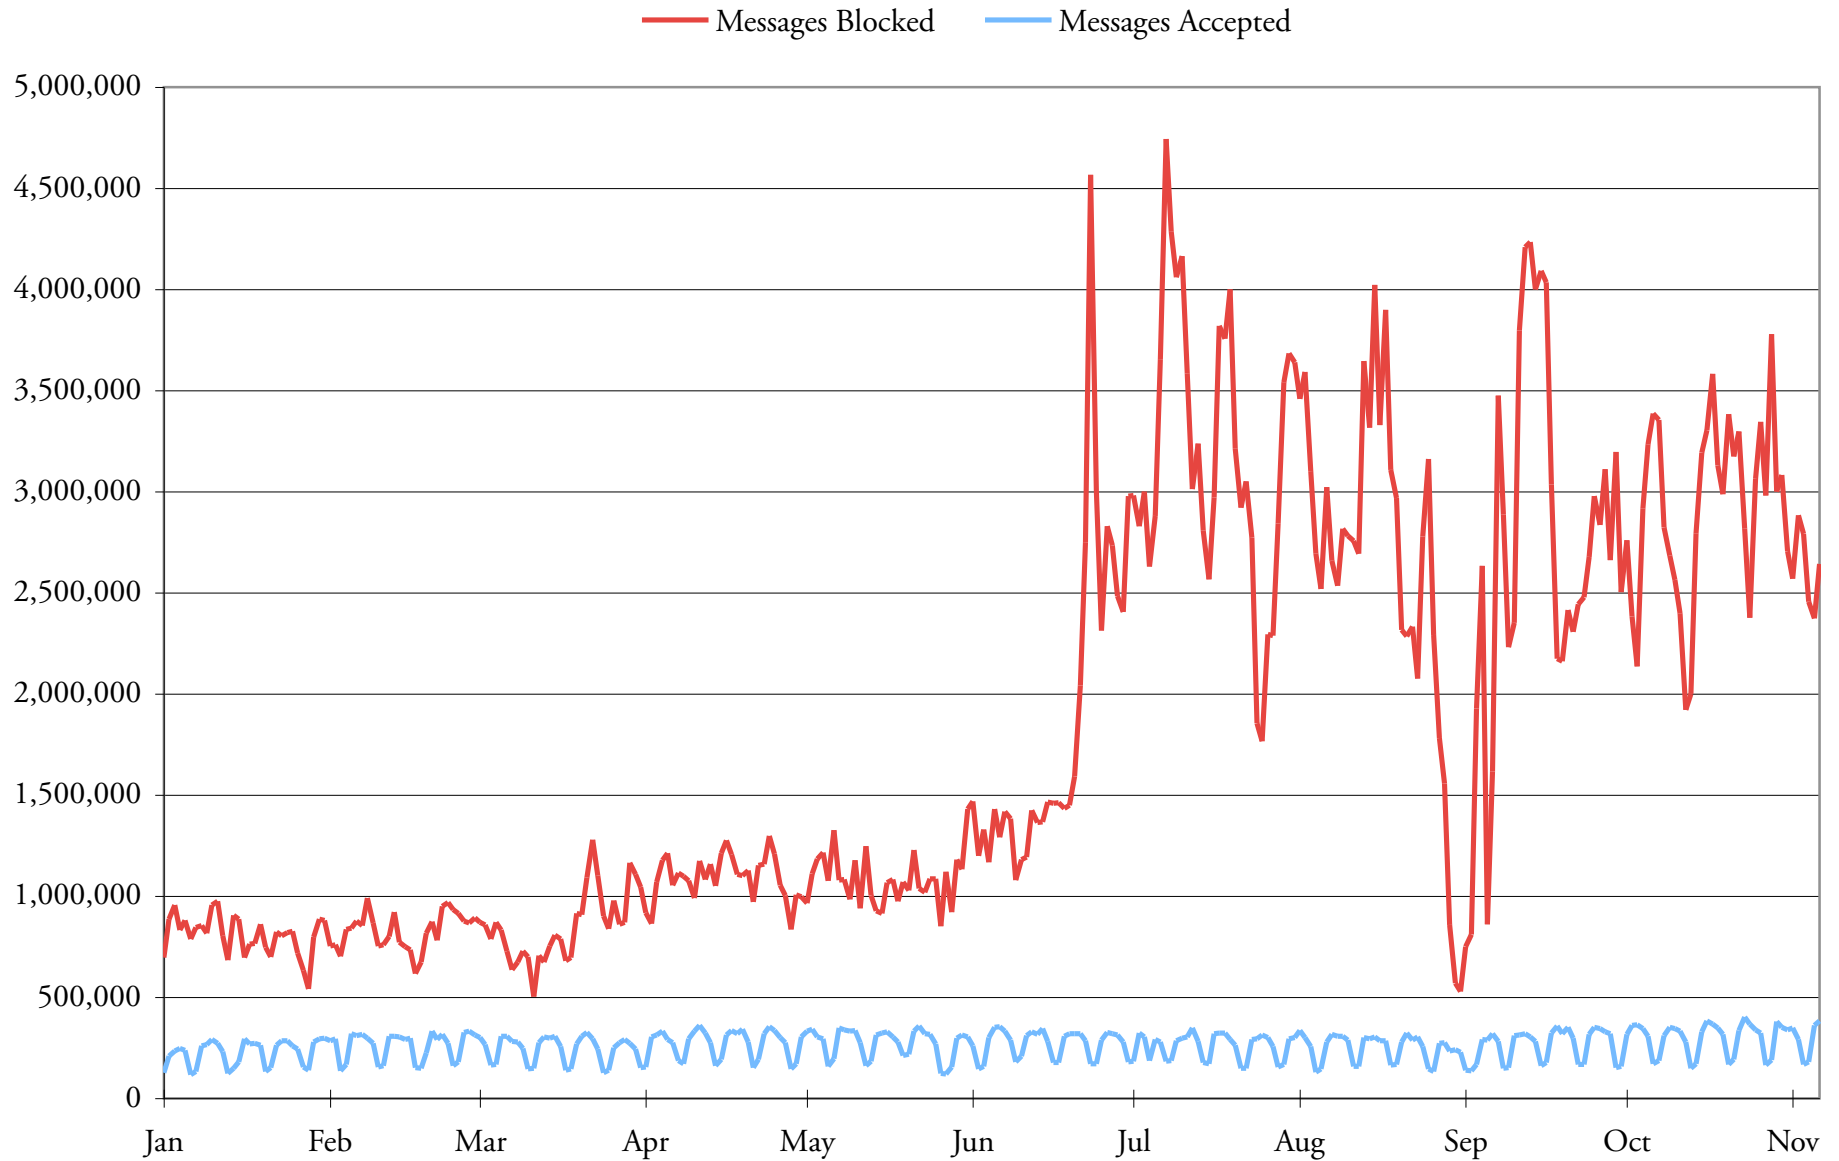

## Number of Messages Blocked (Spam) and Messages Accepted by UC Irvine 2007 Calendar Year to Date

Note: The number of messages accepted fluctuates with less traffic on weekends and holidays.