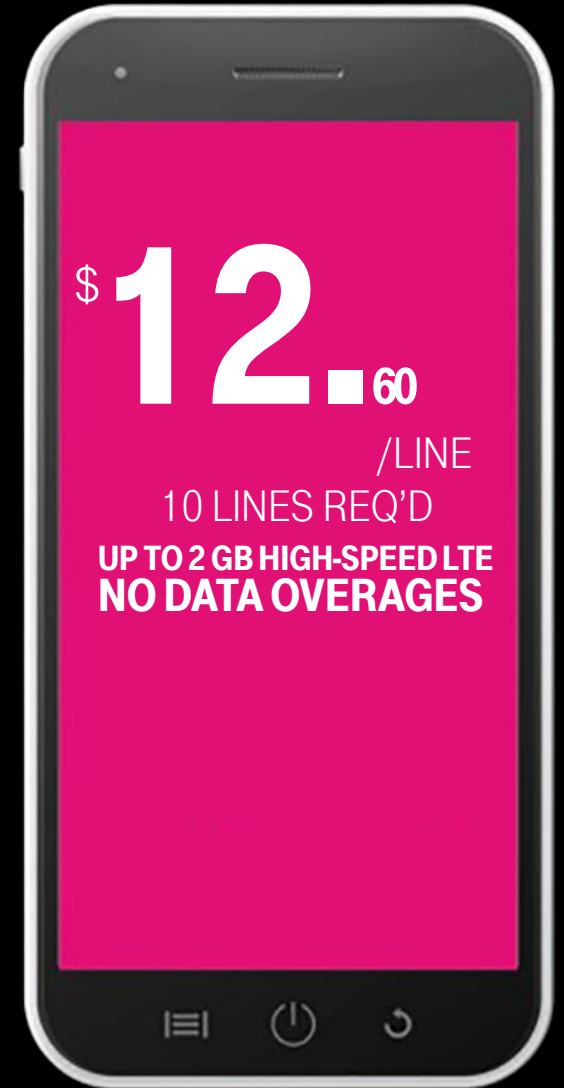

UCI SMARTPHONE PLANS

T-MOBILE ONE™

SIMPLE CHOICE™

UNLIMITED TALK, TEXT and DATA

Plus taxes and fees.

UCI MOBILE INTERNET PLANS

TABLET ONLY

1
T-Mobile**ONE**[™]

UNLIMITED DATA PLANS

\$10.00 - Per Month/Line

Includes 2 GB of 4G Data

\$17.00 - Per Month/Line

Includes 3 GB of 4G Data and access to
over 100 free video services.

\$29.75 - Per Month/Line

UNLIMITED 4G LTE DATA!