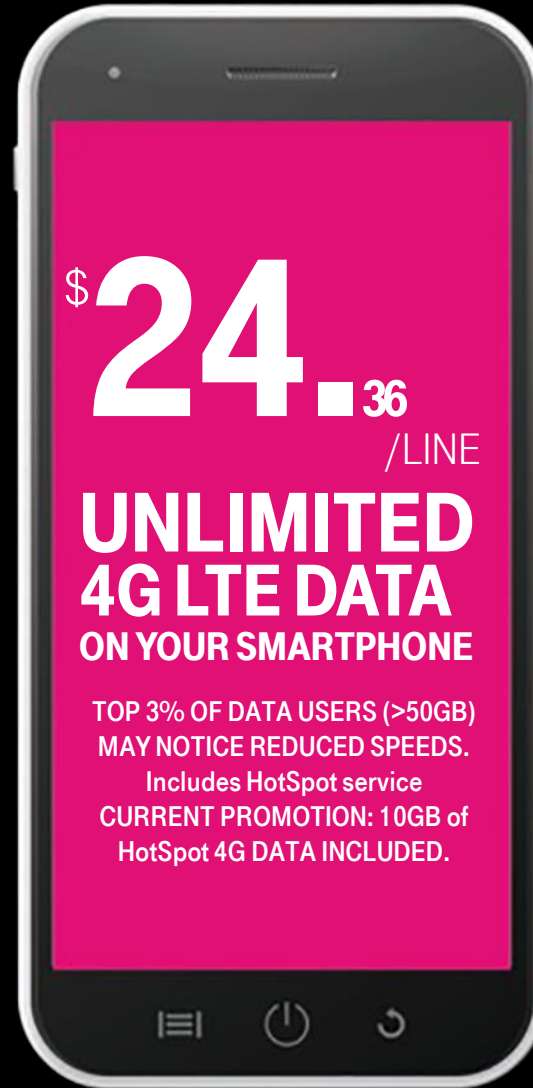

UCI SMARTPHONE PLANS

T-MOBILE ONE™

SIMPLE CHOICE™

UNLIMITED TALK, TEXT and DATA

Plus taxes and fees.

UCI MOBILE INTERNET PLANS

TABLET ONLY

1
T-Mobile**ONE**[™]

UNLIMITED DATA PLANS

\$10.00 - Per Month/Line

Includes 2 GB of 4G Data

\$17.00 - Per Month/Line

Includes 3 GB of 4G Data and access to
over 100 free video services.

\$29.75 - Per Month/Line

UNLIMITED 4G LTE DATA!